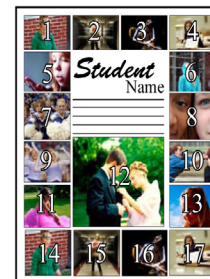

1/2 L
five images, 50 word message

1/2 M
six images, no message

1/2 N
six images, no message

1/2 O
seven images, no message

of words on message is maximum number of words.

Full U
11 images, 50 word message

Full V
12 images, no message

Full W
15 images, 50 word message

Full X
17 images, 75 word message

Full Y
17 images, 100 word message

Full Z
Nine images, 200 word message

Photo #3 is a full background, printed black and white & ghosted with the other photos placed on top. Maximim of 8 additional photos. Photos will be placed and sized to allow for best overall effect.