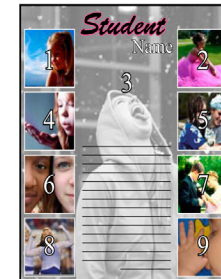

Full V
12 images, no message

Full W
15 images, 50 word message

Full X
17 images, 75 word message

Full Y
17 images, 100 word message

Full Z
Nine images, 200 word message

Photo #3 is a full background, printed black and white & ghosted with the other photos placed on top. Maximim of 8 additional photos. Photos will be placed and sized to allow for best overall effect.